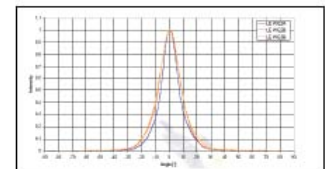

Installation:

100-240VAC input, standard L, N, PE lines