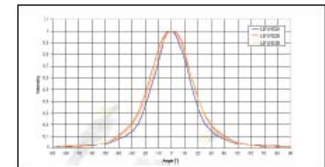

Installation:

100-240VAC input, standard L, N, PE lines