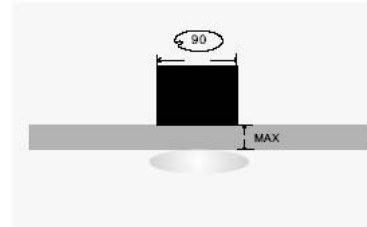

LED Down Light – INDLED- L

INDLED-L uses specific lens to produce 16° or 36° beam angle. It's suitable for commercial lighting such as office lighting, display lighting.

Key Features:

- Using OSRAM 15W OSTAR LED, can provide color temperature of 2700K-6500K of high brightness white light
- Using custom design lens, can provide 16 deg and 36 deg Beam angle
- Provide 1-10V dimming interface, 5%-100% dimming capable option
- IP20, suitable for indoor applications
- External constant current source power supply, eliminate power supply fluctuation problem