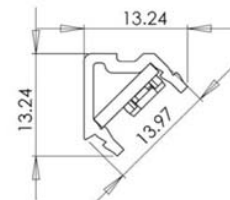

## Power supply:

Each Sliminstrip need to be connected to an AC 100-240V input constant current driver.

Power rating:        1000mm: 25W  
                              600mm: 17W  
                              300mm: 9W  
                              150mm: 5W

## Ordering Guide

Part No.	LED	Length	Description	Ordering code
SInstrip 1000/18/U	OSRAM LUW W5SM	1000mm	1m length, 18 pcs of LEDs, day light, 350mA constant current input	80101401
SInstrip 1000/18/W	OSRAM LCW W5SM	1000mm	1m length, 18 pcs of LEDs, cool white, 350mA constant current input	80101401
SInstrip 1000/18/WW	OSRAM LCW W5SM	1000mm	1m length, 18 pcs of LEDs, warm white, 350mA constant current input	80101401
SInstrip 600/12/U	OSRAM LUW W5SM	600mm	0.6m length, 12 pcs of LEDs, day light, 350mA constant current input	80101401
SInstrip 600/12/W	OSRAM LCW W5SM	600mm	0.6m length, 12 pcs of LEDs, cool white, 350mA constant current input	80101401
SInstrip 600/12/WW	OSRAM LCW W5SM	600mm	0.6m length, 12 pcs of LEDs, warm white, 350mA constant current input	80101401
SInstrip 300/6/U	OSRAM LUW W5SM	300mm	0.3m length, 6 pcs of LEDs, day light, 350mA constant current input	80101401
SInstrip 300/6/W	OSRAM LCW W5SM	300mm	0.3m length, 6 pcs of LEDs, cool white, 350mA constant current input	80101401
SInstrip 300/6/WW	OSRAM LCW W5SM	300mm	0.6m length, 6 pcs of LEDs, warm white, 350mA constant current input	80101401