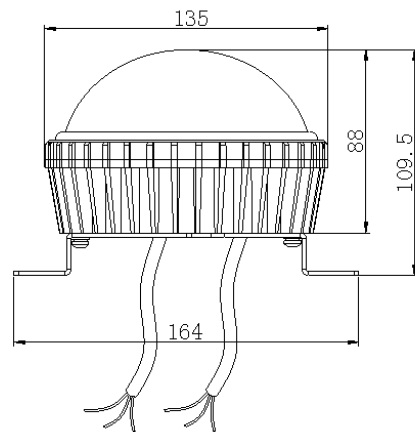

### Materials:

Body : Die cast aluminum  
 Diffuser : PMMA  
 Brackets : Stainless steel  
 Seal material : Ageing resistance silicone rubber  
 Screw : Stainless steel

### Installation:

The Fitting can be installed on a wall or on a ceiling. Input wire is rubber coated, 2x1mm<sup>2</sup> for 24VDC. 2 cores twisted-pair shield wire for DMX512 signal input.