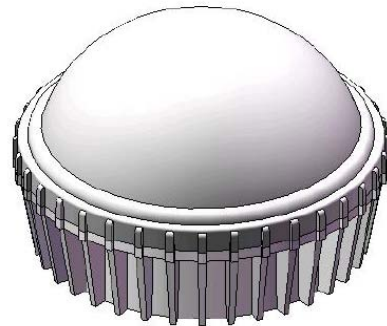

Outdoor Decorative Luminaires - Decoled DOME

Small surface mounted LED luminaires, multicolor/white. Designed for the decoration of buildings facade, corridors, and walkways.

Key Features:

- 12 pcs of OSRAM 3in1 LED or 2 groups of OSRAM GOLDEN DRAGON® RGB 1W LED
- Round, PMMA diffuser
- Low energy consumption, long life, low temperature
- Sealed to IP65
- 24VDC input
- DMX512 input

Materials:

Body : Die cast aluminum
Diffuser : PMMA
Brackets : Stainless steel
Seal material : Ageing resistance silicone rubber
Screw : Stainless steel

Light source:

OSRAM G6TGMULTILED

Installation:

The Fitting can be installed on a wall or on a ceiling. Input wire is rubber coated, 2x1mm² for 24VDC. 2 cores twisted-pair shield wire for DMX512 signal input.

Ordering Guide

Part No.	LED	Description	Ordering code
DOME 12-G6TG-24V	12 pcs of OSRAM 0.6W 3 in 1 LED	7W color changing LED luminaire, 24V DC input	10080101
DOME 12-G6TG-AC	12 pcs of OSRAM 0.6W 3 in 1 LED	7W color changing LED luminaire, 220-240V AC input	10080102