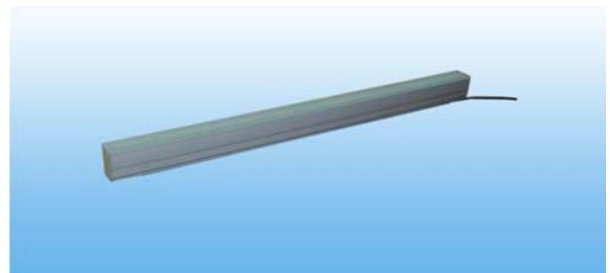

Key Features:

- 5 colors—White, Blue, Green, Red, Yellow or color changing
- 10mm tempered glass, is able to withstand 500kg load
- Low energy consumption, long usage lifetime, low temperature for safety
- 24VDC input
- DMX512 input

Materials:

Body : Aluminum alloy

Glass : 10mm tempered glass

Recessing housing : Polypropylene

Light source:

OSRAM G6TGMULTILED

OSRAM Power TOPLED

Installation:

Suitable for ground installation. To ensure efficient drainage, gravel must be used to a depth of 300mm beneath the housing, and should also be placed around it. 24V DC input.

Ordering Guide

Part No.	LED	Description	Ordering code.
LSLED W	72 pcs of white OSRAM TOPLED	LED recessed luminaire, 1m, white color, 16W, DC 24V input	10070201
LSLED B	72 pcs of blue OSRAM TOPLED	LED recessed luminaire, 1m, blue color, 16W, DC 24V input	10071201
LSLED G	72 pcs of green OSRAM TOPLED	LED recessed luminaire, 1m, green color, 16W, DC 24V input	10072201
LSLED R	72 pcs of red OSRAM TOPLED	LED recessed luminaire, 1m, red color, 14W, DC 24V input	10073201
LSLED Y	72 pcs of yellow OSRAM TOPLED	LED recessed luminaire, 1m, yellow color, 14W, DC 24V input	10074201
LSLED RGB	36 pcs of OSRAM Multiled	LED recessed luminaire, 1m, color changing, 24W, DC 24V input, DMX signal input	10075201