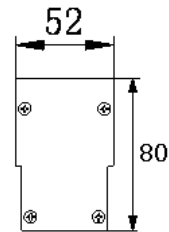

Materials:

Body : Aluminum alloy

Glass : 10mm tempered glass

Recessing housing : Polypropylene

Light source:

OSRAM G6TGMULTILED

OSRAM Power TOPLED

Installation:

Suitable for ground installation. To ensure efficient drainage, gravel must be used to a depth of 300mm beneath the housing, and should also be placed around it. 24V DC input.

Ordering Guide

Part No.	LED	Description	Ordering code.
LSLED W	72 pcs of white OSRAM TOPLED	LED recessed luminaire, 1m, white color, 16W, DC 24V input	10070201
LSLED B	72 pcs of blue OSRAM TOPLED	LED recessed luminaire, 1m, blue color, 16W, DC 24V input	10071201
LSLED G	72 pcs of green OSRAM TOPLED	LED recessed luminaire, 1m, green color, 16W, DC 24V input	10072201
LSLED R	72 pcs of red OSRAM TOPLED	LED recessed luminaire, 1m, red color, 14W, DC 24V input	10073201
LSLED Y	72 pcs of yellow OSRAM TOPLED	LED recessed luminaire, 1m, yellow color, 14W, DC 24V input	10074201
LSLED RGB	36 pcs of OSRAM Multiled	LED recessed luminaire, 1m, color changing, 24W, DC 24V input, DMX signal input	10075201