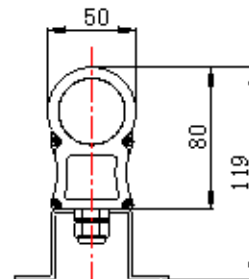

### Key Features:

- 1000mm or 660mm, 330mm in length
- Monochrome, multicolor, video-level options available
- 1m length luminaire can be divided into 3 pixels group.
- Special self-breathing film can balance interior and exterior air pressure to avoid vapor or dust getting into the fitting. IP65, high protection level
- Integral constant current source, eliminate the influence of the voltage fluctuation
- 100-240V AC input or 24V DC input
- Works with DMX512 control system

### Installation:

Input power supply wire is rubber coated,  $2 \times 1 \text{mm}^2$  for 24VDC or  $3 \times 1 \text{mm}^2$  for AC. 2 cores twisted-pair shield cable for signal input.