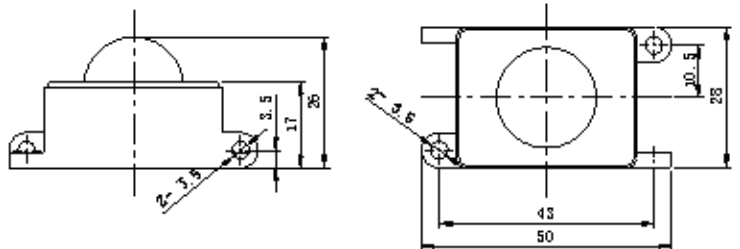

Materials :

Body: Polypropylene

Diffuser: PC Polycarbonate

Light source: high brightness LED

OSRAM G6TGMULTILED

Product Specification :

One series consists of up to maximum 50 pcs of OSRAM 3 in 1 LED max, max 30W / series. Work with our DMX512 controller, meet the needs for complicated video display.

Ordering Guide

Part No.	LED	Description	Ordering code
PIXEL 150-50G6TG	G6TG, 3 in 1, RGB	High brightness high consistency LED, meeting the need of high quality display. One series contains maximum 50 units, one unit contains one piece of LED. The suitable observation distance is less than 500m	10040201