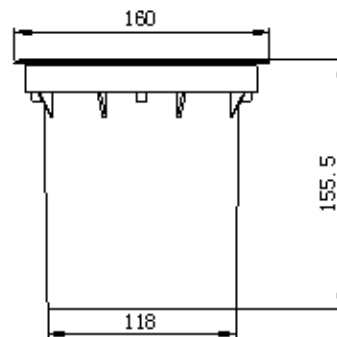

Materials:

Body : Die-casting aluminum material, grey powder finishing
 Frame : Stainless steel
 Glass : 8mm toughened glass
 Recessing housing : Polypropylene

Light source:

OSRAM G6TGMULTILED

OSRAM Power TOPLED

Installation & maintenance

Suitable for ground or wall installation. To ensure efficient drainage, gravel must be used to a depth of 300mm beneath the housing, and should also be placed around it. Cut-out Ø150mm. 24V DC input.