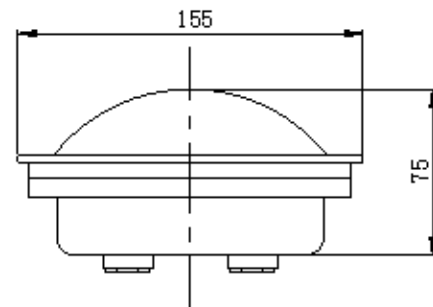

Materials:

Body : Die cast aluminum

Recessing housing : Polypropylene

Light Source:

OSRAM GOLDEN DRAGON

Installation:

Suitable for wall or ground recessed installation. To ensure efficient drainage, gravel must be used to a depth of 300mm beneath the housing, and should also be placed around it. 24V DC input.