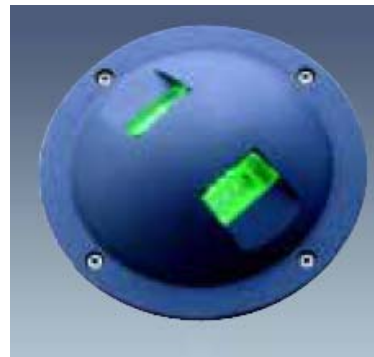

Recessed Light - Decoled WD

Ground recessed LED marker light, single color.
It's ideal for park and amenity lighting.

Key Features:

- 5 colors—White, Blue, Green, Red, Yellow
- Low energy consumption, long usage lifetime, low temperature for safety
- Small size, easy to install
- Two pieces of LED produce symmetrical light distribution
- 24VDC input

Materials:

Body : Die cast aluminum

Recessing housing : Polypropylene

Light Source:

OSRAM GOLDEN DRAGON

Installation:

Suitable for wall or ground recessed installation. To ensure efficient drainage, gravel must be used to a depth of 300mm beneath the housing, and should also be placed around it. 24V DC input.

Ordering Guide

Part No.	LED	Description	Ordering code.
WDLED W	OSRAM LW W5SM	LED recessed luminaire, white color, 2W, DC 24V input	10070401
WDLED B	OSRAM LB W5SM	LED recessed luminaire, blue color, 2W, DC 24V input	10071401
WDLED G	OSRAM LT W5SM	LED recessed luminaire, green color, 2W, DC 24V input	10072401
WDLED R	OSRAM LR W5SM	LED recessed luminaire, red color, 2W, DC 24V input	10073401
WDLED Y	OSRAM LY W5SM	LED recessed luminaire, yellow color, 2W, DC 24V input	10074401