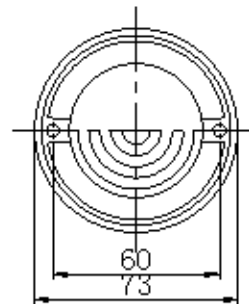

Recessed Light - Decoled WL

Ground wall recessed LED luminarie, single color.
It's ideal for park and amenity lighting. Also suitable for indoor installation such as shopping malls, theaters and hotels.

Key Features:

- 5 colors—White, Blue, Green, Red, Yellow
- Low energy consumption, long usage lifetime, low temperature for safety
- Small size, easy to install
- 24VDC input

Materials:

Body : Die cast aluminum
Glass : Tempered glass
Recessing housing : Polypropylene

Light Source:

OSRAM GOLDEN DRAGON

Installation:

Suitable for wall recessed installation. 24V DC input.

Ordering Guide

Part No.	LED	Description	Ordering code.
WSLED W	OSRAM LW W5SM	LED recessed luminarie, white color, 1W, DC 24V input	10070301
WSLED B	OSRAM LB W5SM	LED recessed luminarie, blue color, 1W, DC 24V input	10071301
WSLED G	OSRAM LT W5SM	LED recessed luminarie, green color, 1W, DC 24V input	10072301
WSLED R	OSRAM LR W5SM	LED recessed luminarie, red color, 1W, DC 24V input	10073301
WSLED Y	OSRAM LY W5SM	LED recessed luminarie, yellow color, 1W, DC 24V input	10074301