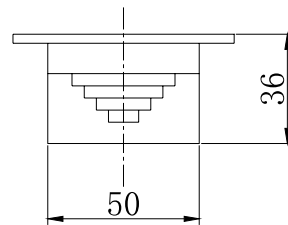

Recessed Light - Decoled WL

Ground wall recessed LED luminarie, single color.
It's ideal for park and amenity lighting. Also suitable for indoor installation such as shopping malls, theaters and hotels.

Key Features:

- 5 colors—White, Blue, Green, Red, Yellow
- Low energy consumption, long usage lifetime, low temperature for safety
- Small size, easy to install
- 24VDC input

Materials:

Body : Die cast aluminum
Glass : Tempered glass
Recessing housing : Polypropylene

Light Source:

OSRAM GOLDEN DRAGON

Installation:

Suitable for wall recessed installation. 24V DC input.

Ordering Guide

Part No.	LED	Description	Ordering code.
WSLED W	OSRAM LW W5SM	LED recessed luminarie, white color, 1W, DC 24V input	10070301
WSLED B	OSRAM LB W5SM	LED recessed luminarie, blue color, 1W, DC 24V input	10071301
WSLED G	OSRAM LT W5SM	LED recessed luminarie, green color, 1W, DC 24V input	10072301
WSLED R	OSRAM LR W5SM	LED recessed luminarie, red color, 1W, DC 24V input	10073301
WSLED Y	OSRAM LY W5SM	LED recessed luminarie, yellow color, 1W, DC 24V input	10074301