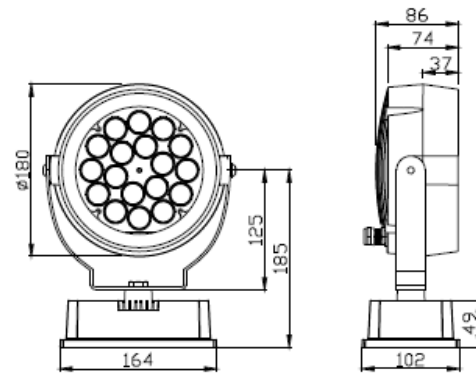

Light source:

OSRAM Golden Dragon PLUS

Ordering Guide

Part No.	LED/Color	Description	Ordering code
HYLEDN Round RGB 24VDC	Dragon/RGB	6sets of RGB LED, color changing, DMX512 control input, 24VDC	
HYLEDN Round RGB 100/240VAC	Dragon /RGB	6sets of RGB LED, color changing, DMX512 control input, 100/240VAC	
HYLEDN Round WW 24VDC	Dragon Plus/WW	18pcs warm white LED, CCT= 3000K , 24VDC	
HYLEDN ROUND CW24VDC	Dragon Plus/CW	18pcs Cool White LED, CCT= 6500K, 24VDC	
HYLEDN ROUND WW 100/240VAC	Dragon Plus/WW	18pcs warm white LED, CCT= 3000K , 100/240VAC	
HYLEDN ROUND CW 100/240VAC	Dragon Plus/CW	18pcs Cool White LED, CCT= 6500K, 100/240VAC	
HYLEDN ROUND B 24VDC	Dragon/B	18pcs Blue LED, 24VDC	
HYLEDN ROUND R 24VDC	Dragon/R	18pcs RED LED, 24VDC	
HYLEDN ROUND G 24VDC	Dragon/G	18pcs Green LED, 24VDC	
HYLEDN ROUND Y 24VDC	Dragon/Y	18pcs Yellow LED, 24VDC