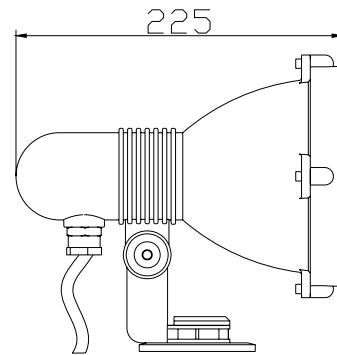

Flood Light - SSPOTLED

Using specific lens, the 6W SSPOTLED, is widely used in illuminating many architectures where need to light small areas.

Key Features:

- Uses OSRAM Golden DRAGON high luminous flux LED
- Uses specific lens to produce 12° ,30° or 60° beam
- 24VDC power supply
- Integral 350mA constant current source
- IP65 rating

Materials:

Body : Aluminum, dark grey paint
Bracket: Aluminum, dark grey paint

Light Source:

OSRAM GOLDEN DRAGON

Installation:

24VDC input , 2x1mm² rubber coated wire , 0.5m of reserve line will be connected outside the light for connection purposes.

Ordering Guide

Part No.	LED	Description	Product code
FLOODLED GD-W 6W	OSRAM LW W5SM	Small flood light, 6W, white color, DC 24V input, IP65	10138111
FLOODLED GD-R 6W	OSRAM LR W5SM	Small flood light, 6W, red color, DC 24V input, IP65	10138112
FLOODLED GD-Y 6W	OSRAM LY W5SM	Small flood light, 6W, yellow color, DC 24V input, IP65	10138113
FLOODLED GD-B 6W	OSRAM LB W5SM	Small flood light, 6W, blue color, DC 24V input, IP65	10138114
FLOODLED GD-G 6W	OSRAM LT W5SM	Small flood light, 6W, green color, DC24V input, IP65	10138115