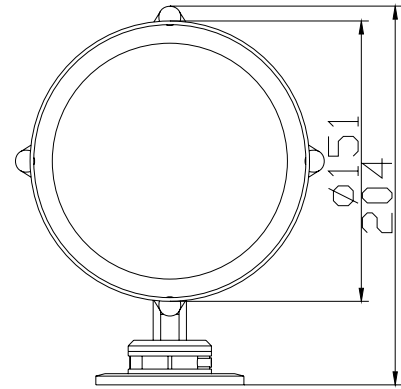

Flood Light - SSPOTLED

Using specific lens, the 6W SSPOTLED, is widely used in illuminating many architectures where need to light small areas.

Key Features:

- Uses OSRAM Golden DRAGON high luminous flux LED
- Uses specific lens to produce 12° ,30° or 60° beam
- 24VDC power supply
- Integral 350mA constant current source
- IP65 rating

Materials:

Body : Aluminum, dark grey paint
Bracket: Aluminum, dark grey paint

Light Source:

OSRAM GOLDEN DRAGON

Installation:

24VDC input , 2x1mm² rubber coated wire , 0.5m of reserve line will be connected outside the light for connection purposes.